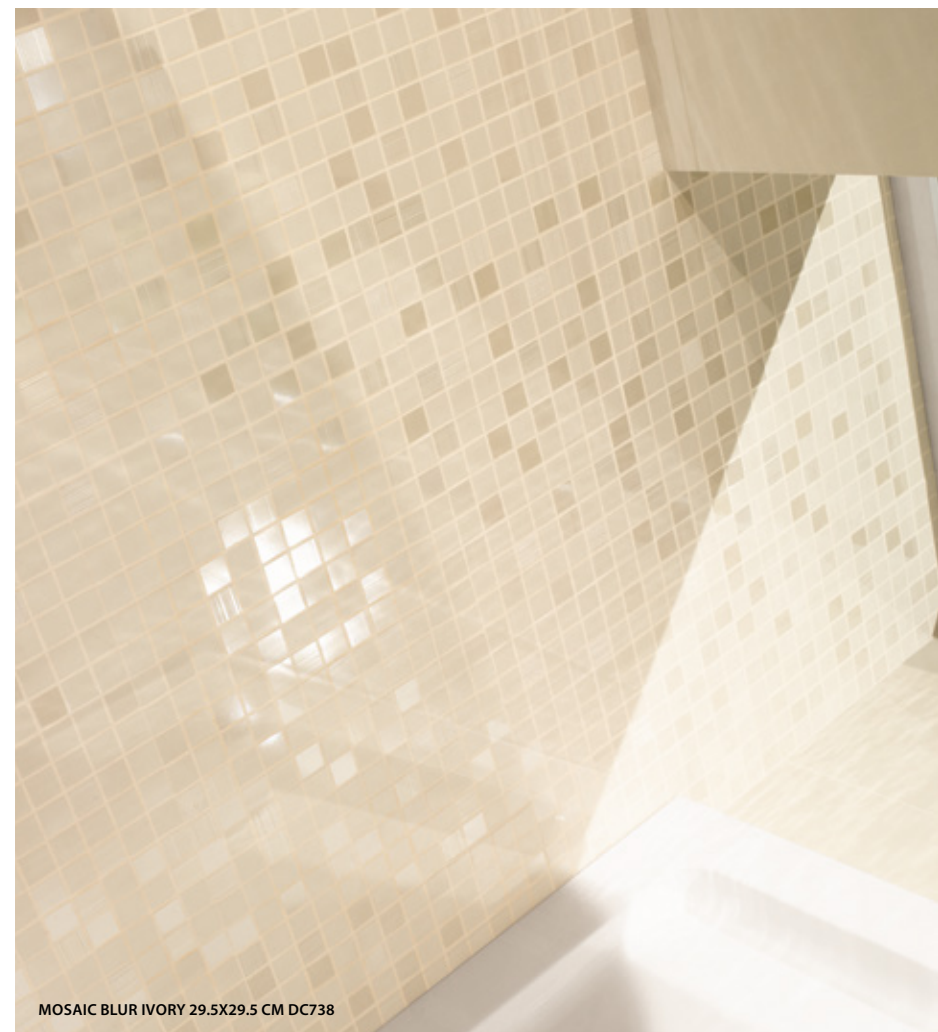

MOSAIC BLUR IVORY 29.5X29.5 CM DC738