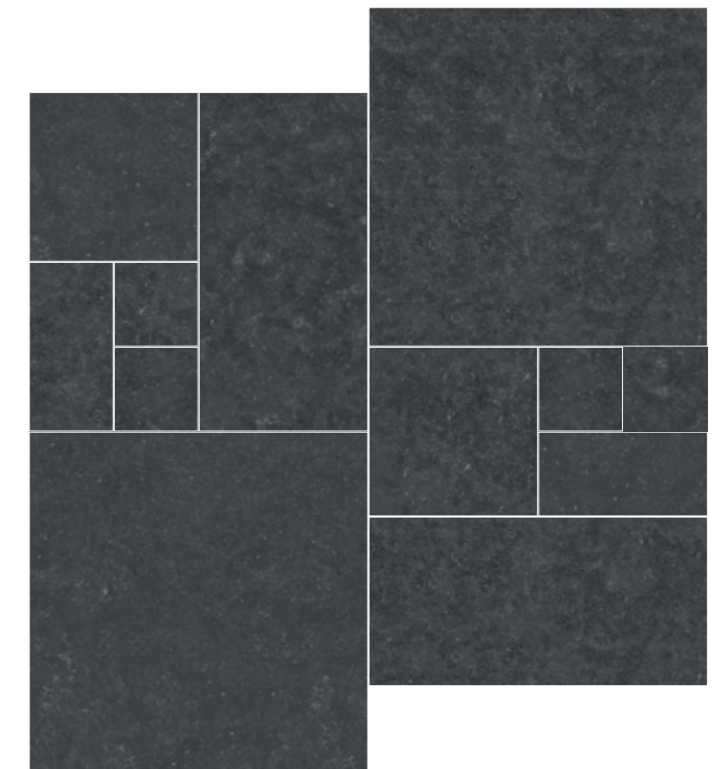

BLACK
Multisize K6008MS | GF16 K6012MS | GF17

1 Box: Module 12 Pieces (Alternative Layouts - Page 507)
2 Pieces - 59.2x59.2 cm ret. 2 Pieces - 29.5x29.5 cm ret. 4 Pieces - 14.65x14.65 cm ret.
2 Pieces - 29.5x59.2 cm ret. 2 Pieces - 14.65x29.5 cm ret.