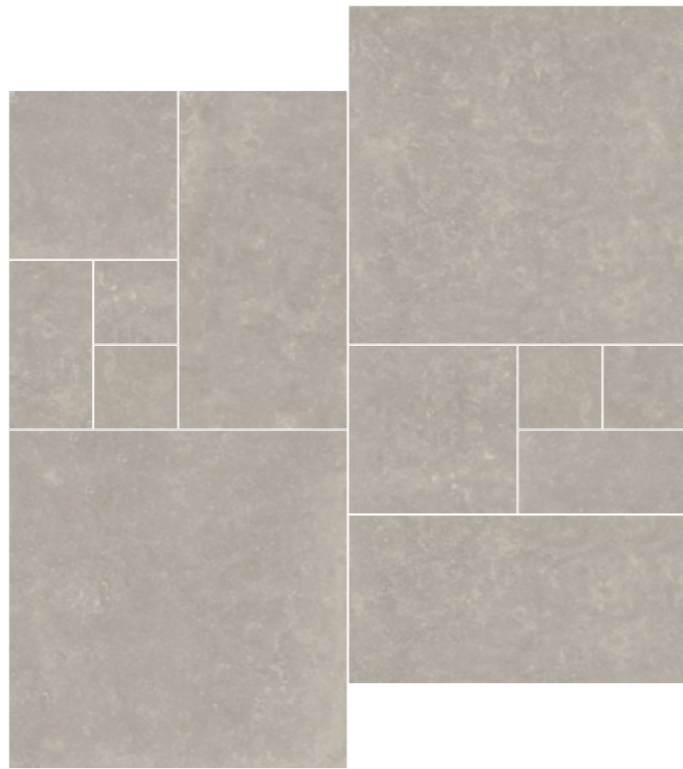

LIGHT GREY
Multisize K6006MS | GF16 K6010MS | GF17

1 Box: Module 12 Pieces (Alternative Layouts - Page 507)
2 Pieces - 59.2x59.2 cm ret.   2 Pieces - 29.5x29.5 cm ret.   4 Pieces - 14.65x14.65 cm ret.
2 Pieces - 29.5x59.2 cm ret.   2 Pieces - 14.65x29.5 cm ret.