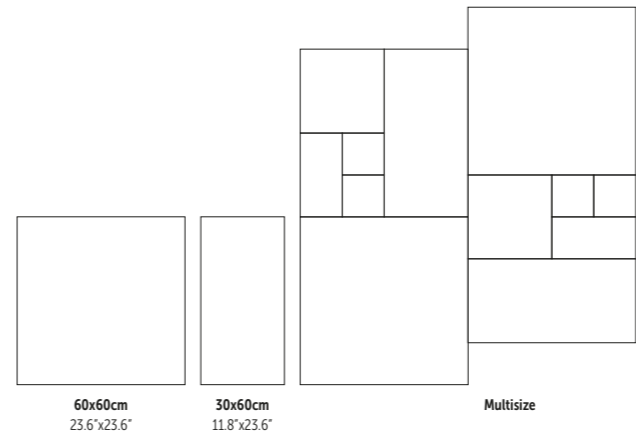

CREAM

LIGHT GREY

DARK GREY

BLACK

BIM

SEE IT IN YOUR ROOM!

Luna Black 59,2x59,2 cm ret. Natural K6008R

FULL BODY Extruded Porcelain Tiles  
Wall & Floor

Floor:  
Luna Cream 59.2x59.2 cm ret. Natural K6005R

**CREAM**  
Multisize K6005MS | GF16 K6009MS | GF17

**1 Box: Module 12 Pieces** (Alternative Layouts - Page 507)  
 2 Pieces - 59.2x59.2 cm ret.    2 Pieces - 29.5x29.5 cm ret.    4 Pieces - 14.65x14.65 cm ret.  
 2 Pieces - 29.5x59.2 cm ret.    2 Pieces - 14.65x29.5 cm ret.

**LIGHT GREY**  
Multisize K6006MS | GF16 K6010MS | GF17

**1 Box: Module 12 Pieces** (Alternative Layouts - Page 507)  
 2 Pieces - 59.2x59.2 cm ret.    2 Pieces - 29.5x29.5 cm ret.    4 Pieces - 14.65x14.65 cm ret.  
 2 Pieces - 29.5x59.2 cm ret.    2 Pieces - 14.65x29.5 cm ret.

**BLACK**  
 Multisize K6008MS | GF16 K6012MS | GF17

**1 Box: Module 12 Pieces** (Alternative Layouts - Page 507)  
 2 Pieces - 59.2x59.2 cm ret. 2 Pieces - 29.5x29.5 cm ret. 4 Pieces - 14.65x14.65 cm ret.  
 2 Pieces - 29.5x59.2 cm ret. 2 Pieces - 14.65x29.5 cm ret.